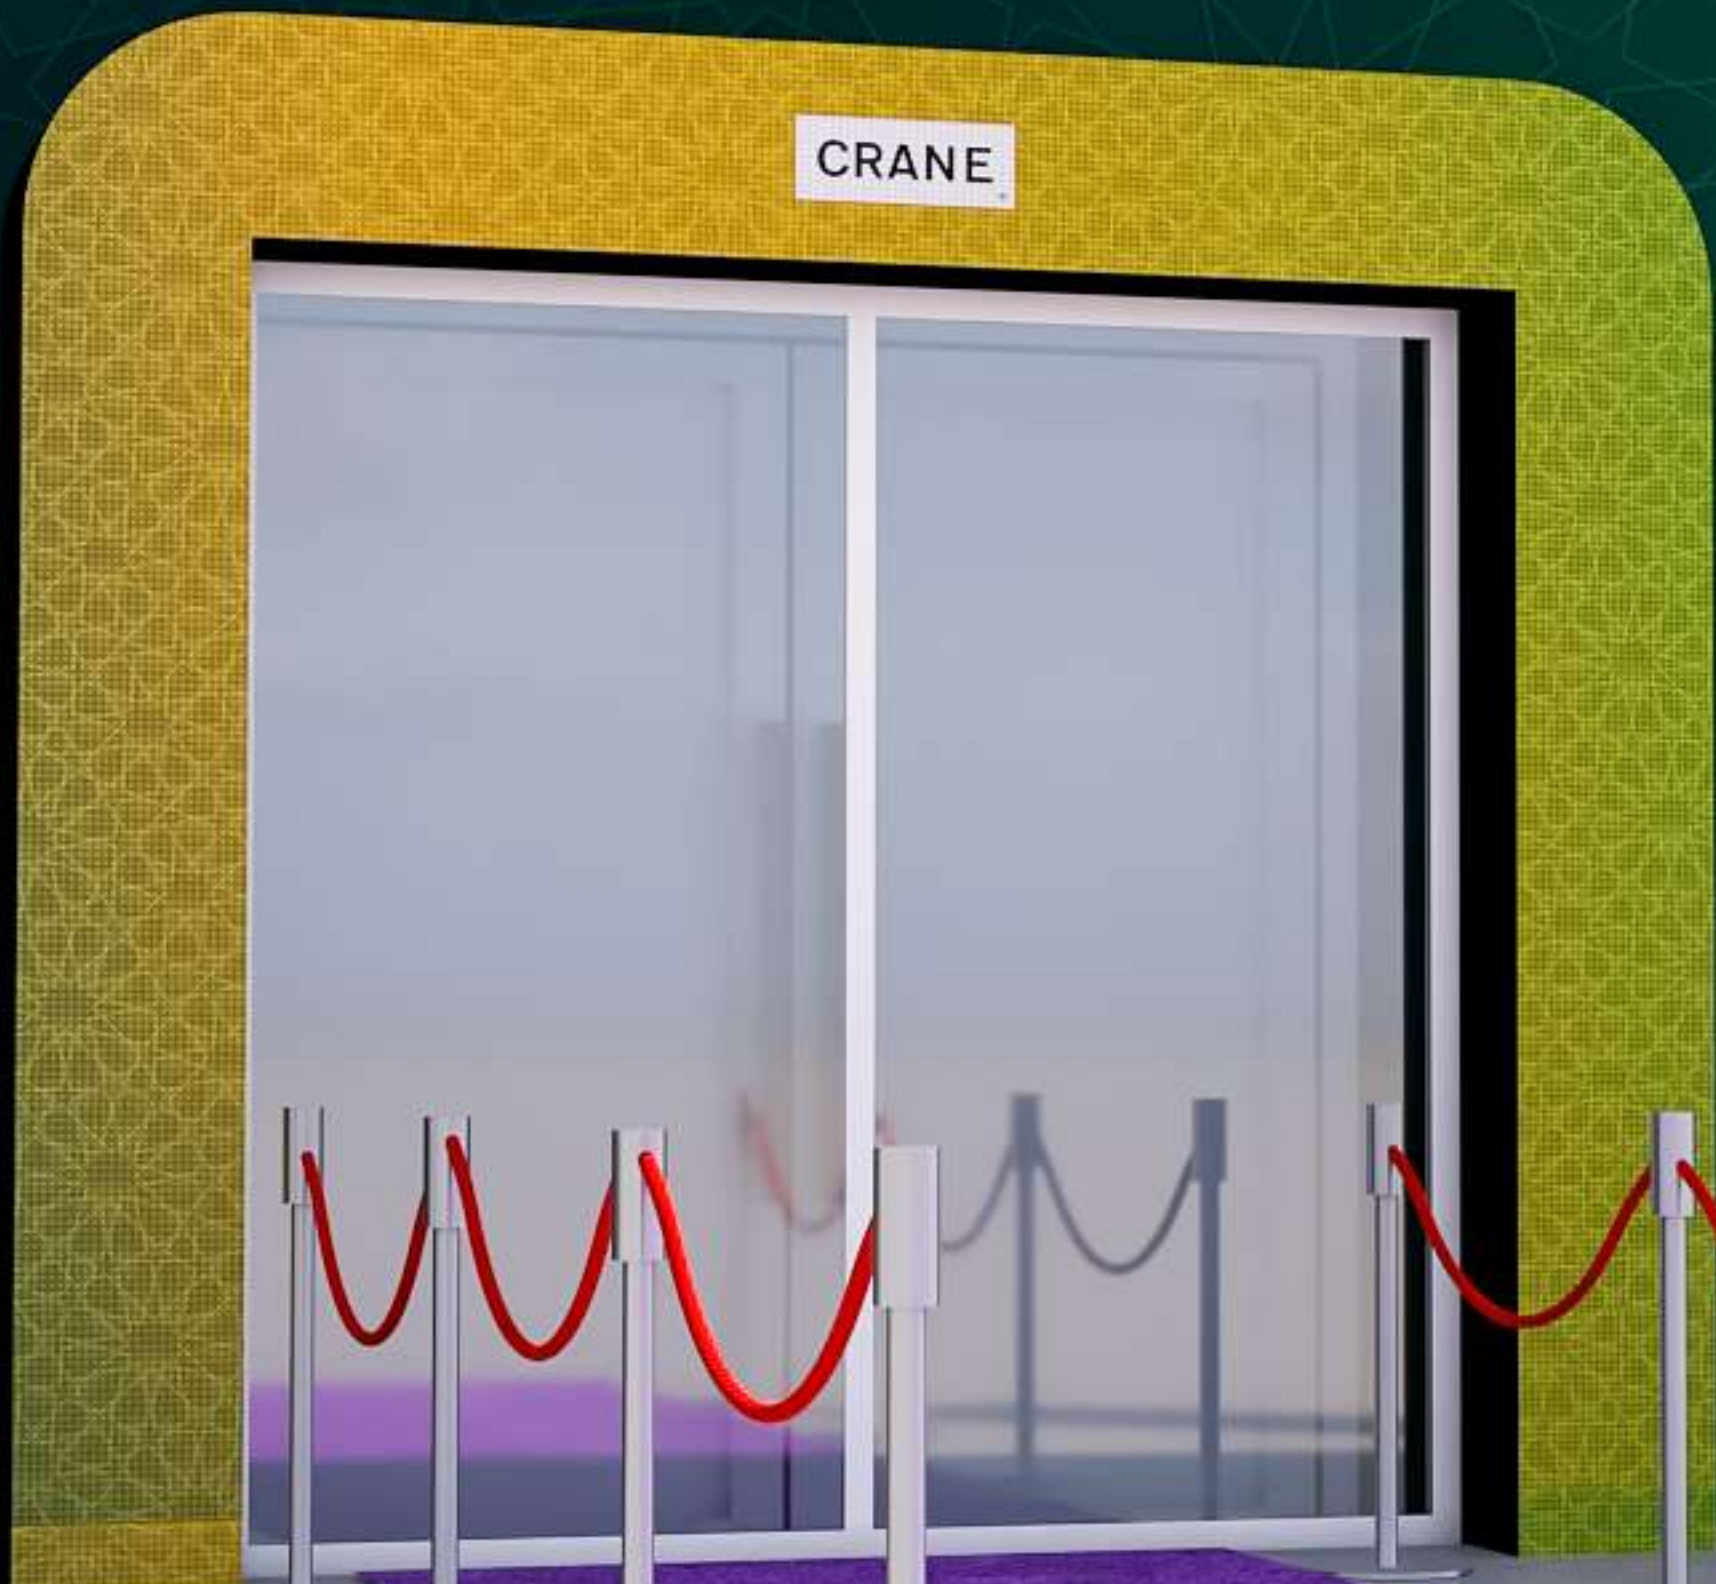

سلسلہ جو ویں
عند

CRANE