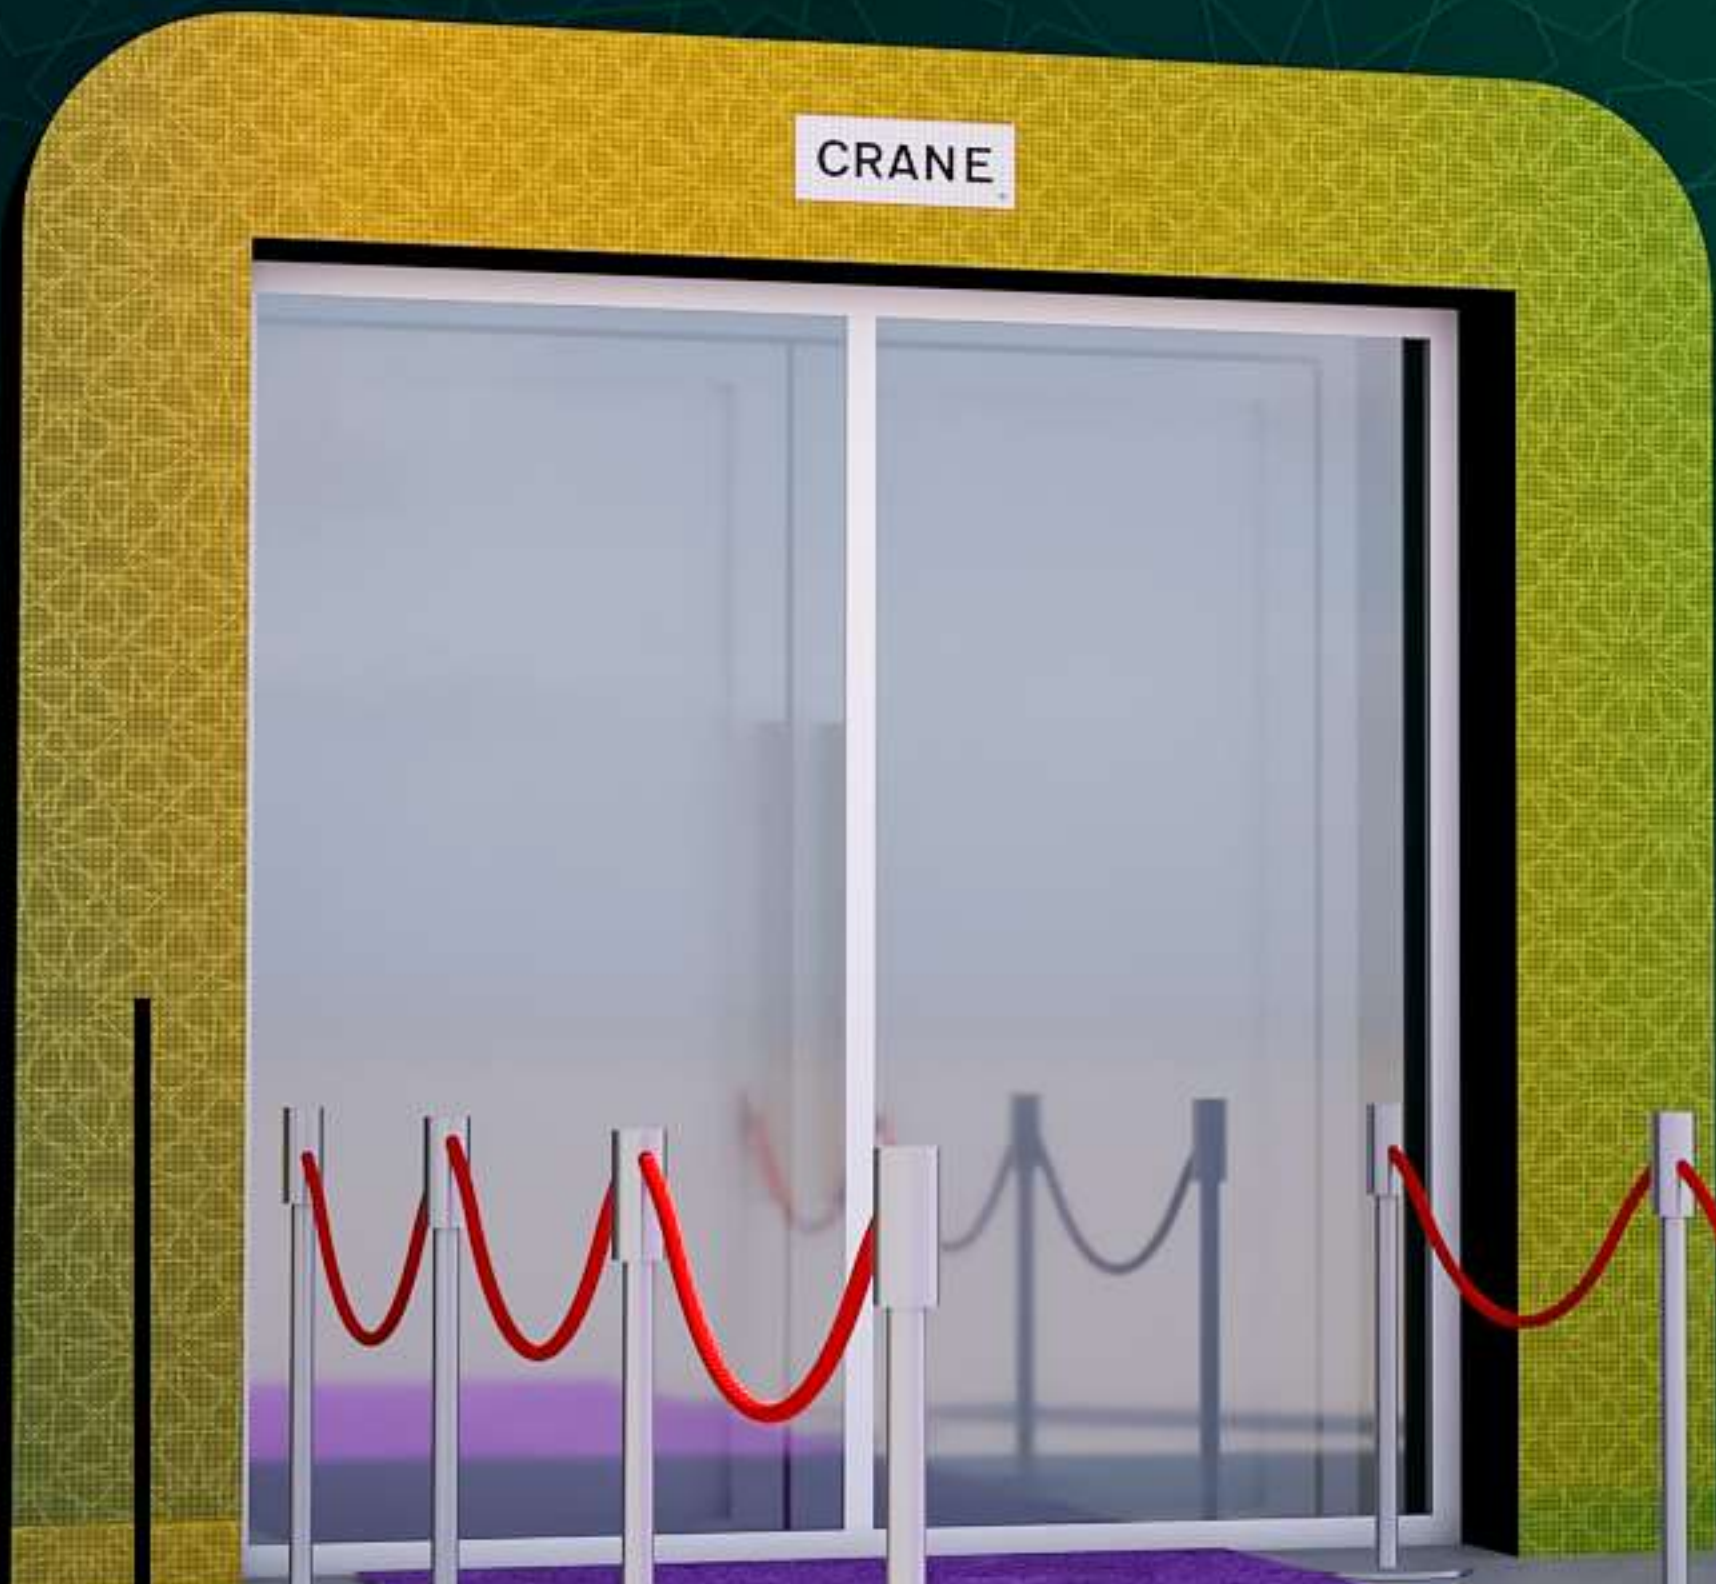

RESISTOX

FLEX

CRANE

CRANE SAUDI ARABIA

Purple carpet

Queue manager

LED screen gate

Water base flag

RESISTOFLEX®

Tent 21 X 60 m

FACTORY
INAUGURATION

CRANE

XOMOX

RESISTOFLEX

FACTORY
INAUGURATION

سلسلہ جو ویرو
وہی عہد

CRANE

FACTORY
INAUGURATION

RES

LED screen gate
only for graphics Effects

Queue manager

Water base flag

Purple carpet

FACTORY
INAUGURATION