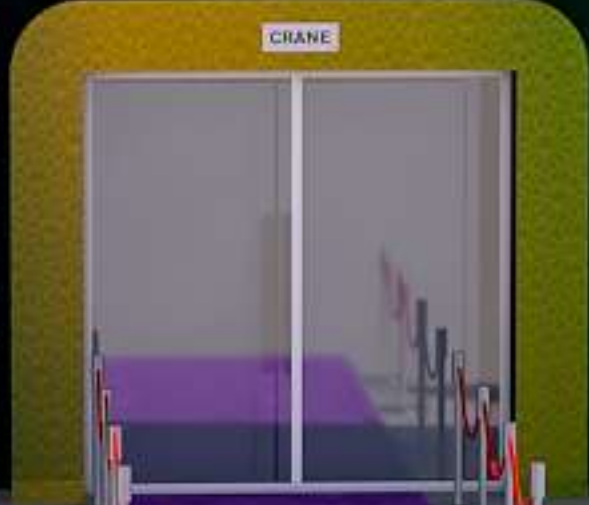

CRANE

CRANE