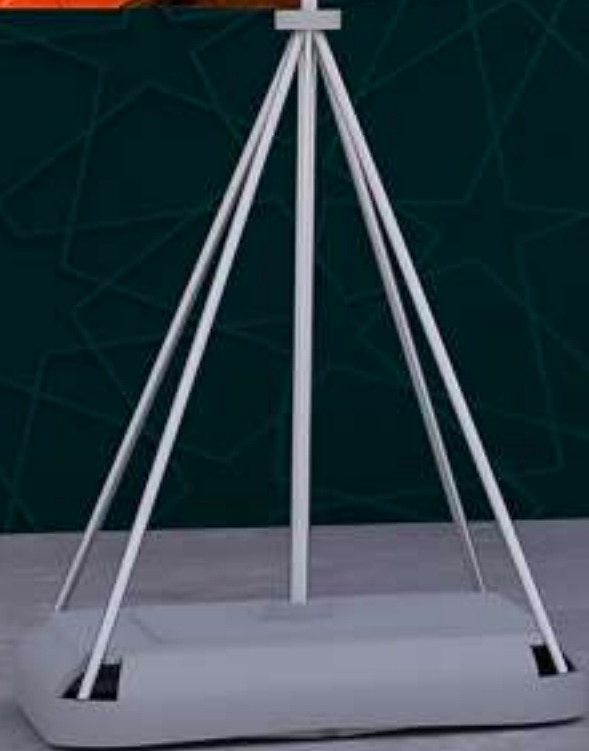

FACTORY
INAUGURATION